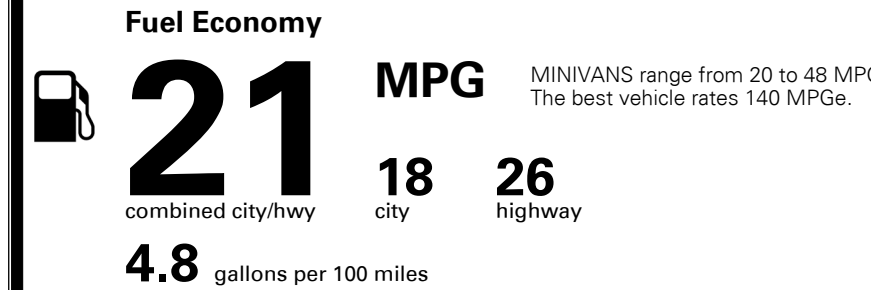

EPA DOT Fuel Economy and Environment

Gasoline Vehicle

You spend
$3,000
more in fuel costs
over 5 years
compared to the
average new vehicle.

Annual fuel cost
$2,500