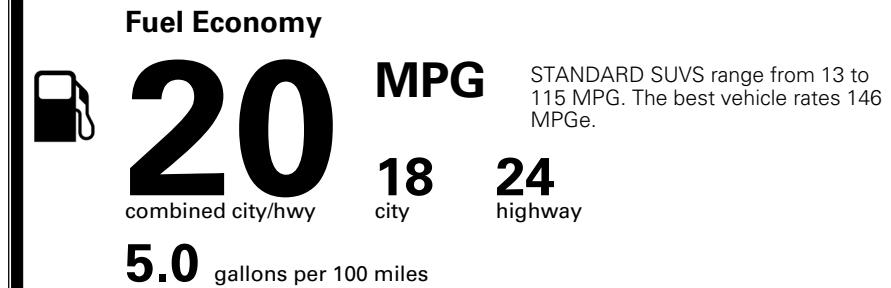

INLAND FREIGHT AND HANDLING \$ 1,545.00

TOTAL MANUFACTURER'S SUGGESTED RETAIL PRICE ▶ \$ 57,539.00

TOTAL ADDITIONAL WEIGHT: 50.9

EPA DOT Fuel Economy and Environment

Gasoline Vehicle

You spend \$3,500 more in fuel costs over 5 years compared to the average new vehicle.